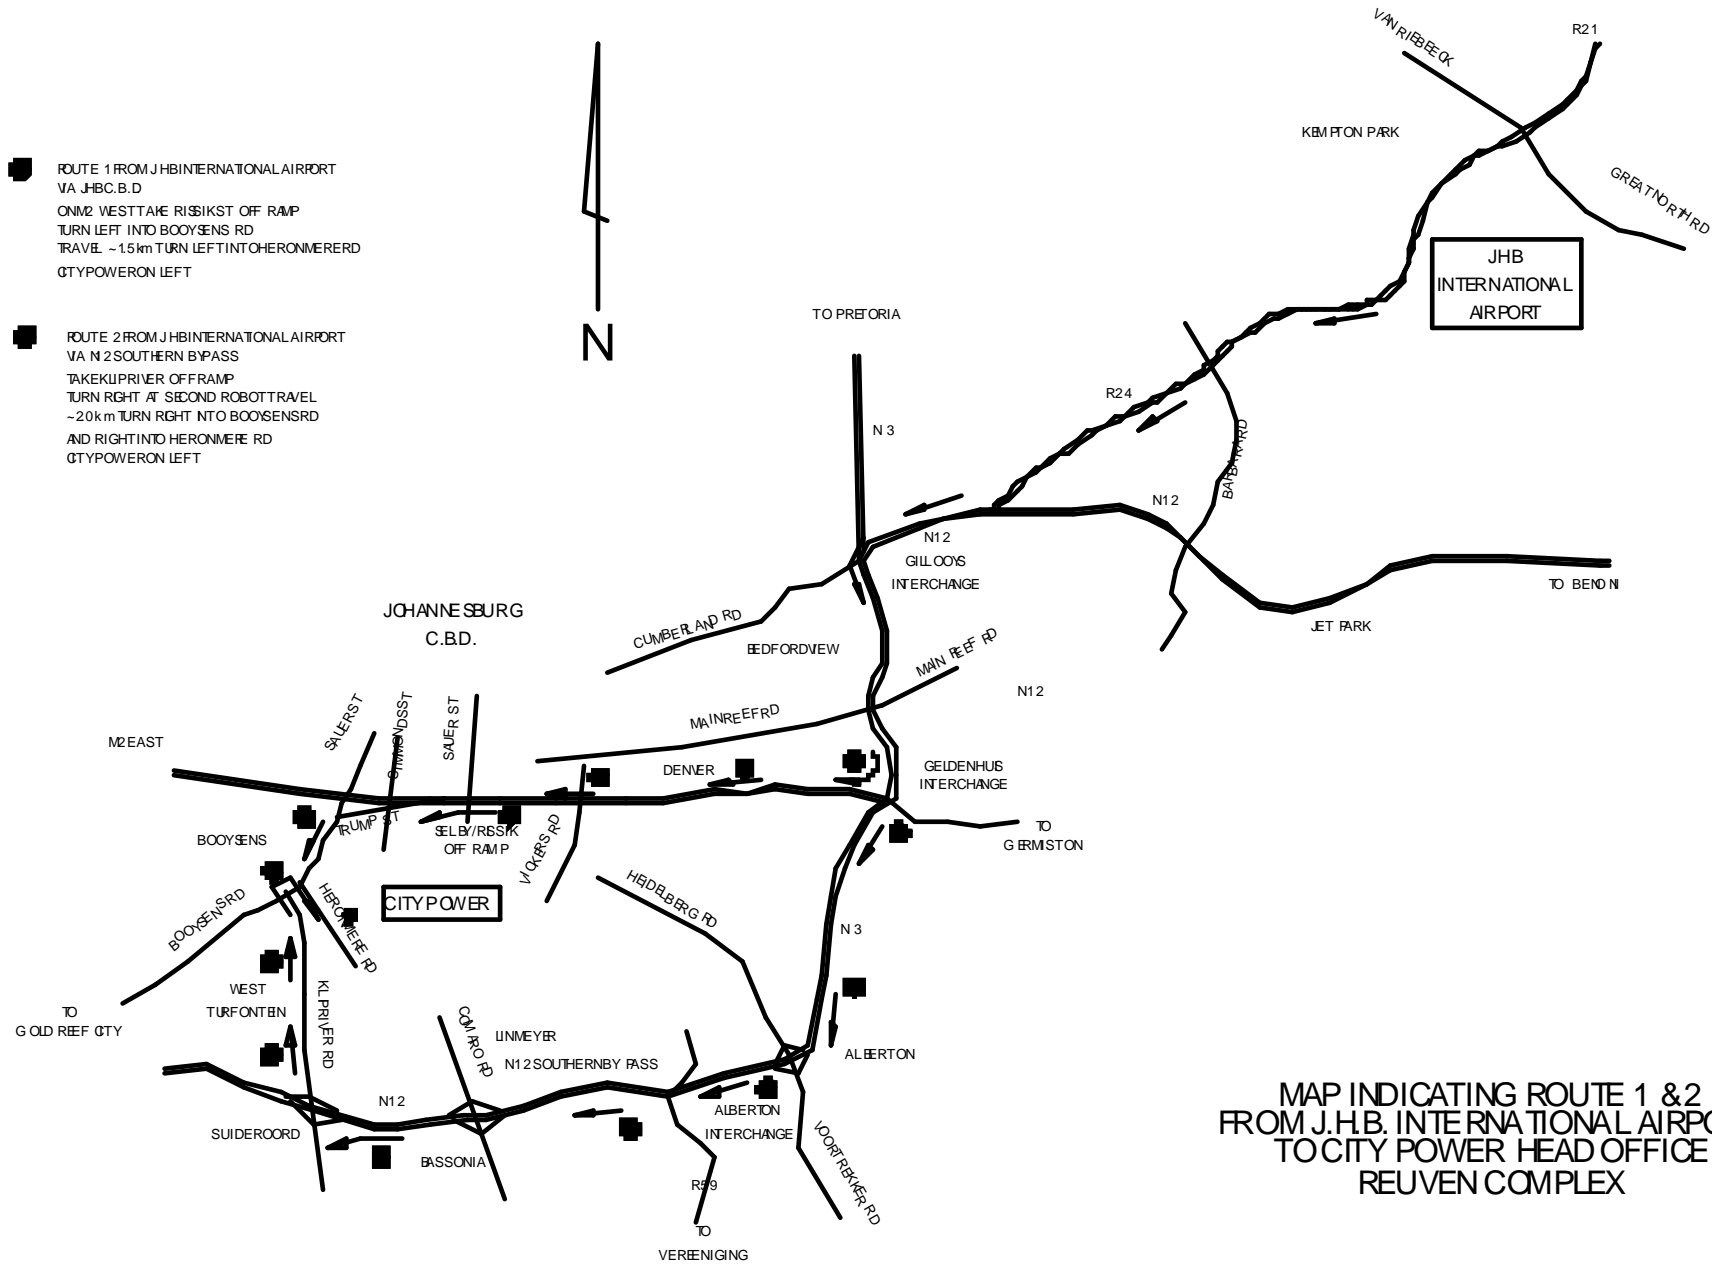

■ ROUTE 1 FROM JHB INTERNATIONAL AIRPORT  
 VA JHB.C.B.D  
 ON M2 WEST TAKE RISSIKST OFF RAMP  
 TURN LEFT INTO BOOYSENS RD  
 TRAVEL ~1.5km TURN LEFT INTO HERONMERE RD  
 GETTY POWER ON LEFT

■ ROUTE 2 FROM JHB INTERNATIONAL AIRPORT  
 VA N2 SOUTHERN BYPASS  
 TAKE UP PRIVER OFF RAMP  
 TURN RIGHT AT SECOND ROBOT TRAVEL  
 ~20km TURN RIGHT INTO BOOYSENS RD  
 AND RIGHT INTO HERONMERE RD  
 GETTY POWER ON LEFT

MAP INDICATING ROUTE 1 & 2  
 FROM J.H.B. INTERNATIONAL AIRPORT  
 TO CITY POWER HEAD OFFICE  
 REUVEN COMPLEX