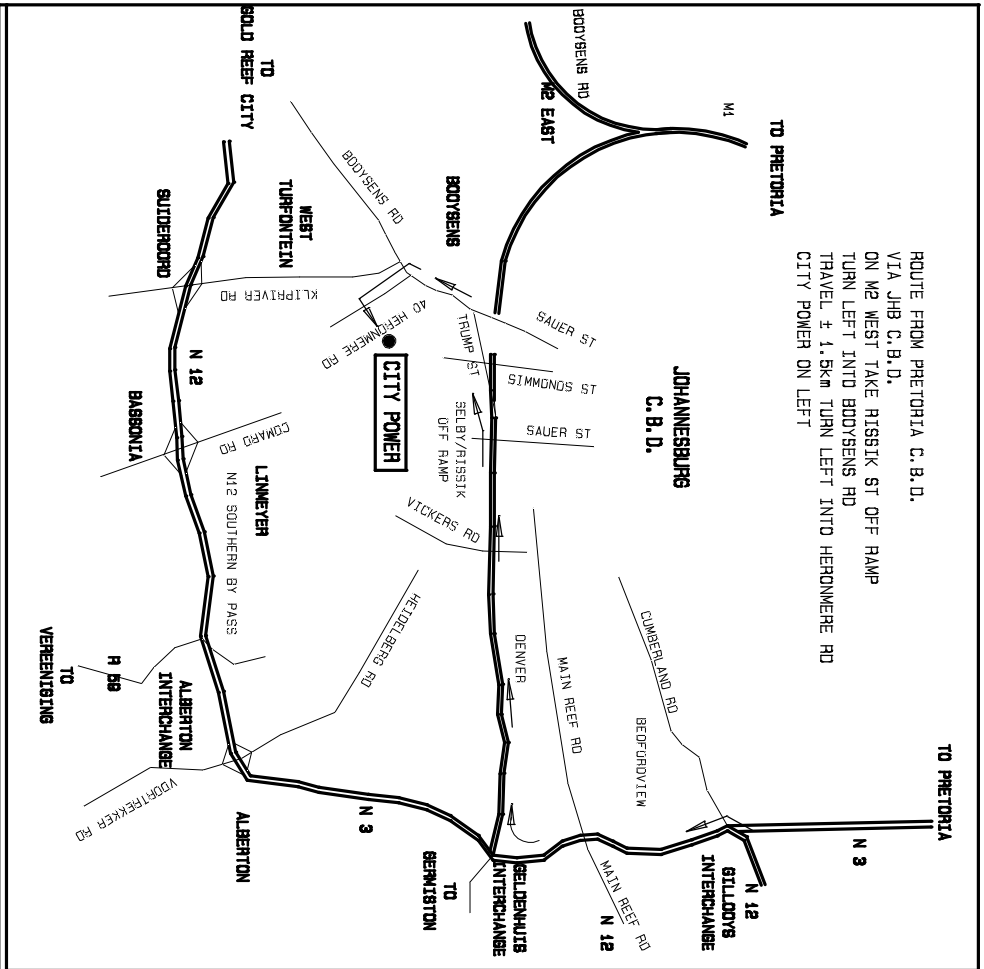

MAP INDICATING ROUTE FROM PRETORIA C.B.D. TO CITY POWER HEAD OFFICE REUVEN COMPLEX

ROUTE FROM PRETORIA C.B.D.
VIA JHB C.B.D.
ON M2 WEST TAKE RISSIK ST OFF RAMP
TURN LEFT INTO BODYSENS RD
TRAVEL ± 1.5km TURN LEFT INTO HERONMERE RD
CITY POWER ON LEFT